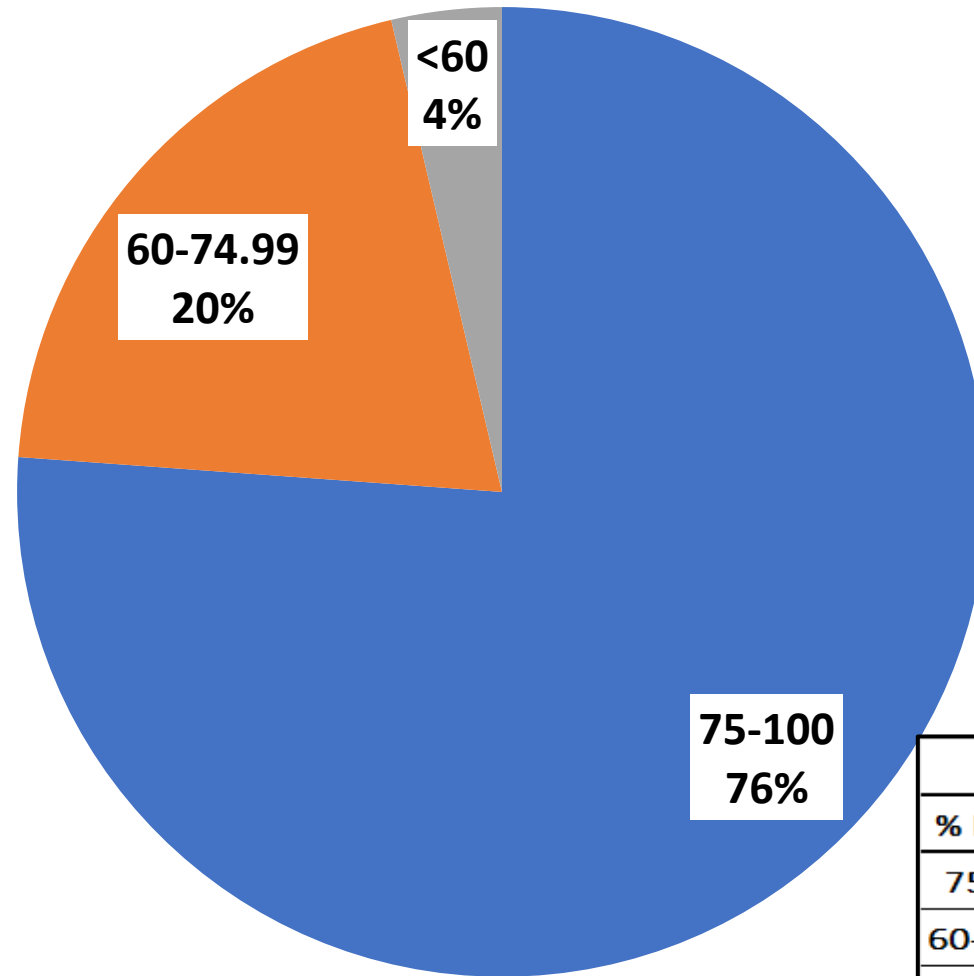

Sudarshan Vidya Mandir ICSE Academy

ICSE 2024 : Percentage Analysis

■ 75-100

■ 60-74.99

■ <60

ICSE 2024 : % Analysis(3 Ranges)		
% Range	No. of Students	%
75-100	83	76.15
60-74.99	22	20.18
<60	4	3.67
Total	109	100.00