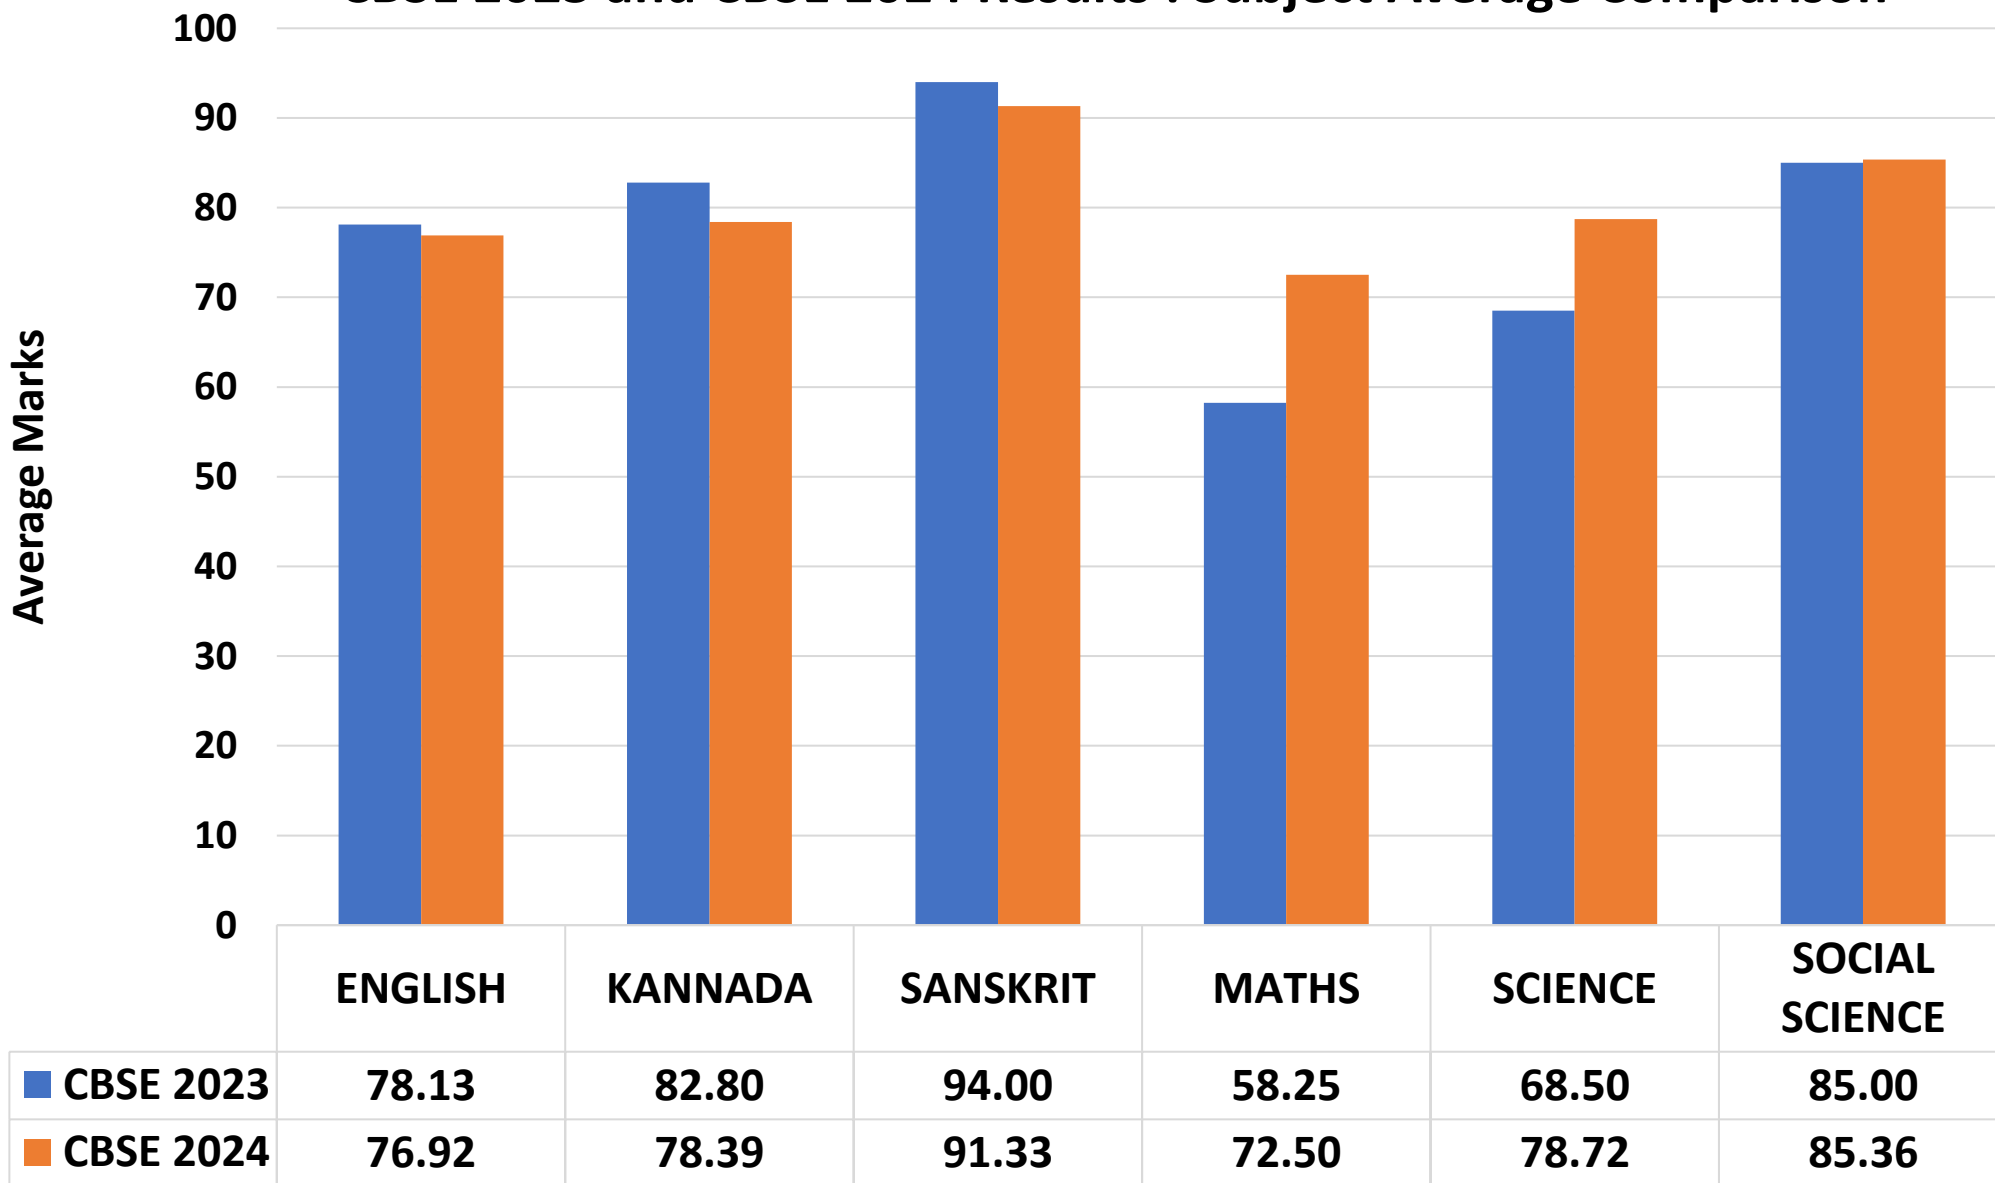

Sudarshan Vidya Mandir, Jayanagar

CBSE 2023 and CBSE 2024 Results : Subject Average Comparison