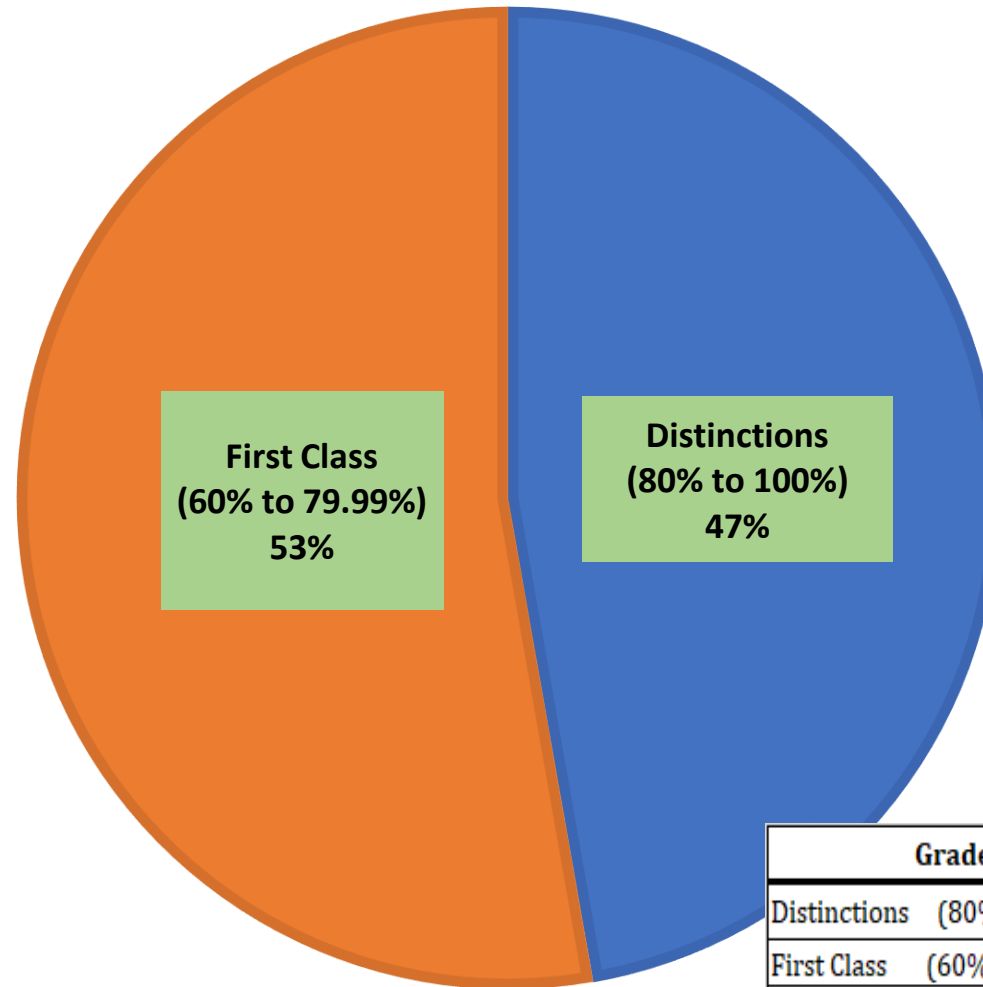

Sudashan Vidya Mandir, Jayanagar

CBSE 2024 : Percentage Analysis

Grade	No. of Students	% of Students
Distinctions (80% to 100%)	17	47.22
First Class (60% to 79.99%)	19	52.78
Total	36	100.00

Sudashan Vidya Mandir, Jayanagar