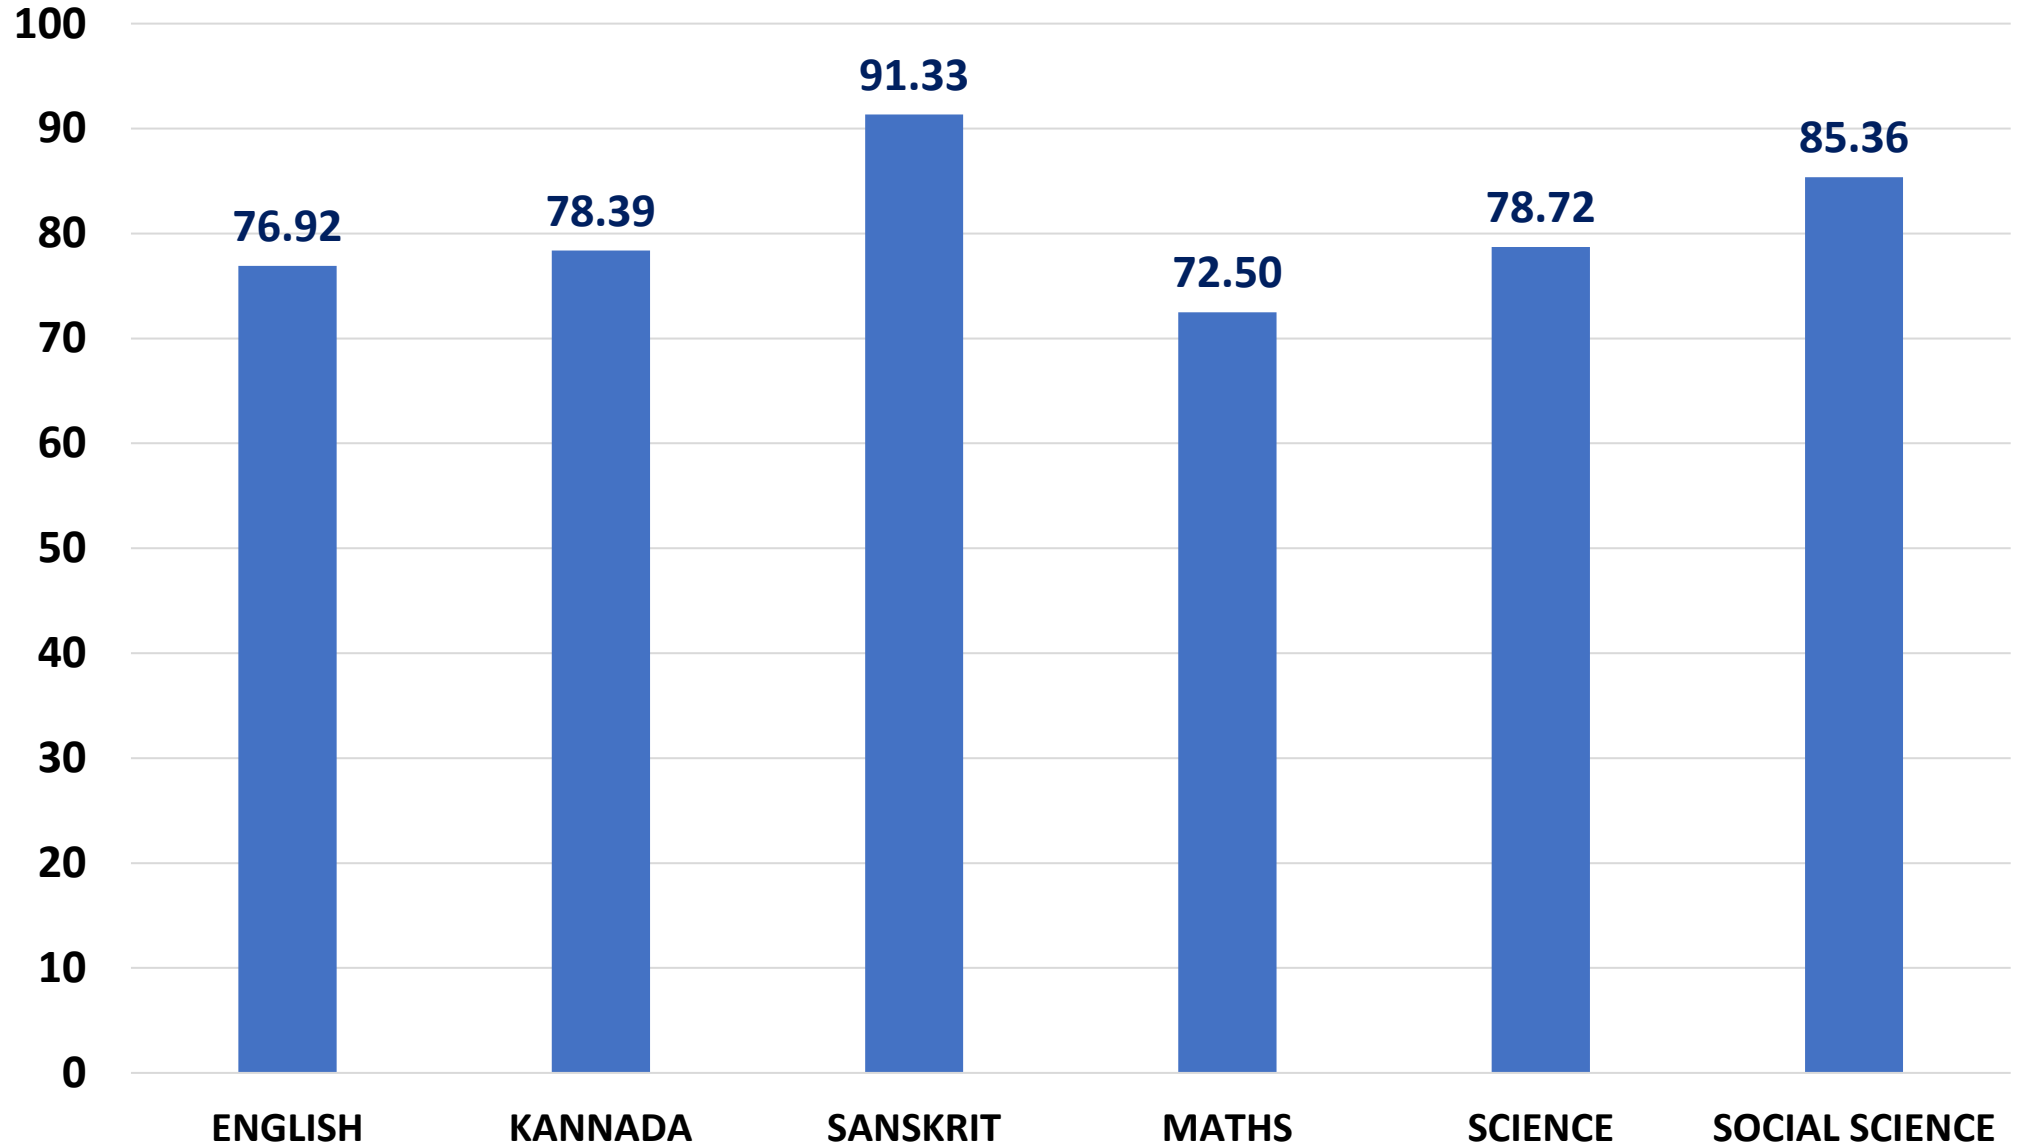

Sudarshan Vidya Mandir, Jayanagar

CBSE 2024 Results : Subject Average