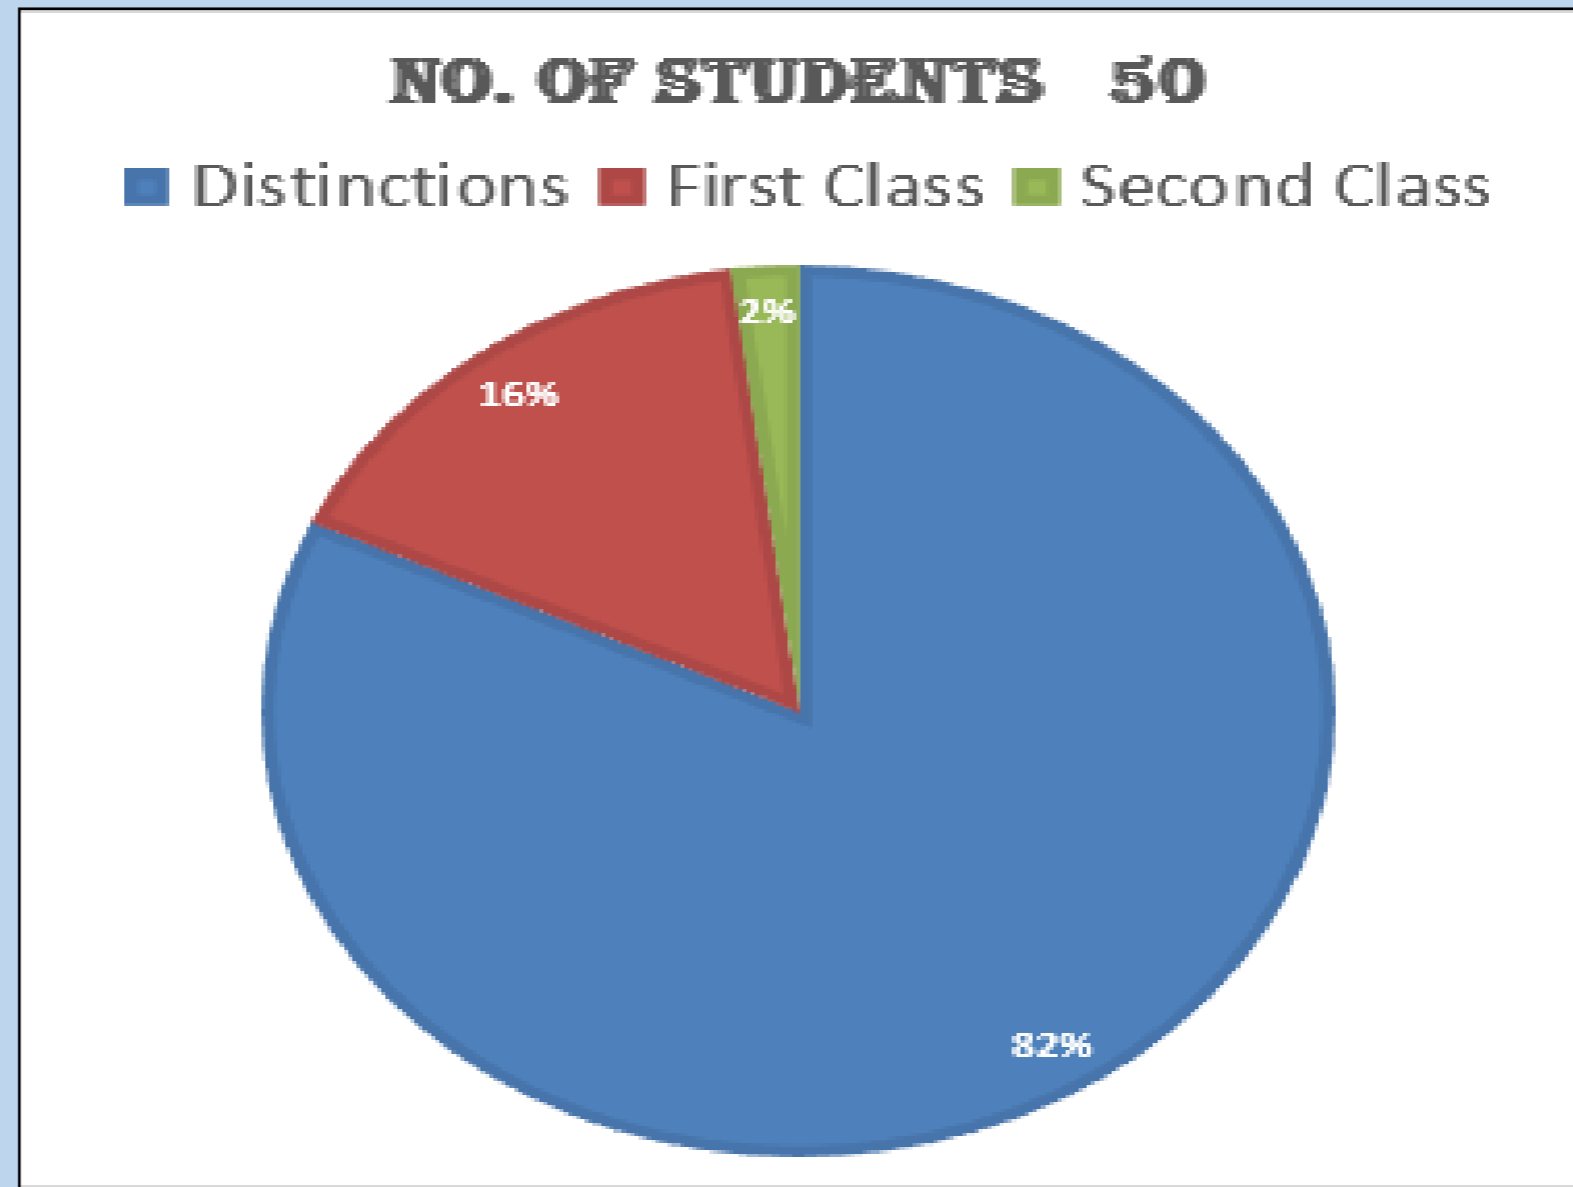

Sudarshan Vidya Mandir
BG Campus
Affiliated to CBSE (SENIOR SECONDARY)
Grade 10 RESULTS
ACADEMIC YEAR 2025-2026

Grade 10 RESULTS

2025-2026

STATISTICS

Total Appeared: 50 Students

Grade	No. of Students	% of Students
Distinctions	41	82%
First Class	8	16%
Second Class	1	2%